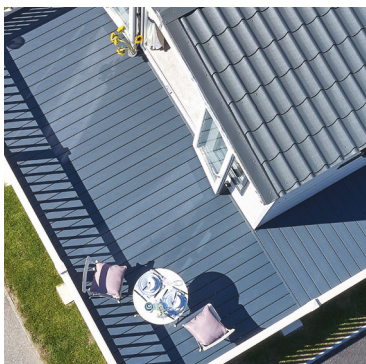

Why DekBoard is the right choice

As more families and couples choose the UK as their ideal location for holidays and as park living becomes an appealing option, it is increasingly desirable to maximise outdoor living space by adding a sun deck, allowing you to fully enjoy the benefits of this extra space.

Our decking and balustrade system is made from durable PVC-u that won't degrade like timber will, keeping its appearance and enhancing your static caravan, lodge or park home without the need for constant maintenance.

The woodgrain effect on our board is slightly textured to provide good grip at all times and gently domed to aid water run off, so your deck will always be a safe place to stand or walk. DekBoard won't twist or deform, it will be quiet to walk on and best of all, it will last for years and years and you won't have to paint it once.

Low Maintenance

Slip Resistant

Robust

100% Recyclable

Long Life

Product Testing

10 year performance guarantee

We are so confident about the quality of all our DekBoard products that we guarantee their structural integrity for 10 years.

The DekBoard range is made in the UK under strict quality, environmental and health and safety management systems. All our decking boards are checked for size, shape, colour and the quality of the finish. They are also tested for fire resistance, slip resistance, wear resistance and load carrying capacity.

DekBoard & DekBoard Plus is tested to:

- Fire Classification - BS EN 13501-1 : 2018
- Slip Resistance - BS7976 - 2
- Load Span Ref - BS EN 1991-1-1 : 2002