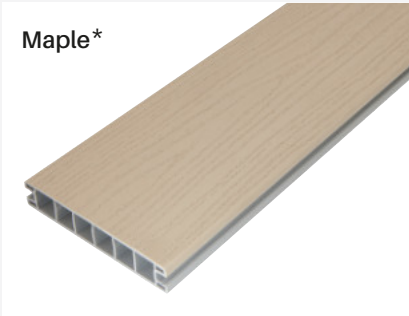

Introducing DekBoard Plus

In addition to our standard boards, we now offer DekBoard Plus, a wider 195mm board with a unique contemporary look.

DekBoard **Plus** has been introduced in line with the latest decking trends, giving a sleeker visual appeal, whilst providing the same great qualities of DekBoard.

145mm board

NEW DekBoard Plus 195mm board

NEW - DekBoard Plus 195mm board - Birchwood

Decking board colour options

5 standard colours for caravans, holiday & park homes

Also available in the wider **DekBoard Plus** which is only available to DekBoard Authorised Installers.

*Exclusive to DekBoard Authorised Installers

4 contemporary colours for static caravans, lodges & park

Due to the limitations of the printing process, the swatches and photography in this brochure should be taken as a guide and not an accurate representation of the actual product colour.